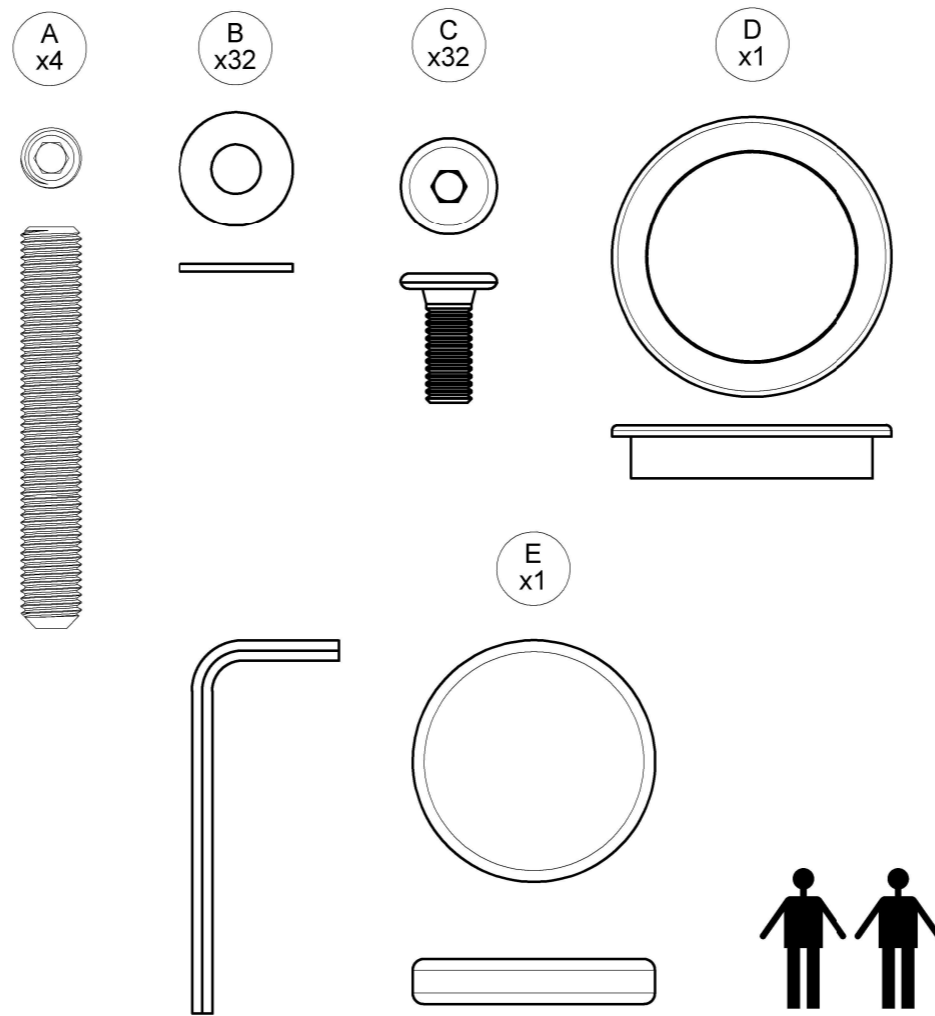

# CARVER 140 CM ROUND DINING TABLE TEAK TOP ( UMBRELLA HOLE )

ASSEMBLY GUIDE

**GLOSTER**

DISTRIBUTED IN THE USA BY:

Gloster Furniture  
1075 Fulp Industrial Road  
PO Box 738  
South Boston  
VA 24592  
USA

Warranty  
[www.gloster.com](http://www.gloster.com)

**1**

**2**

**3**

4

5

6