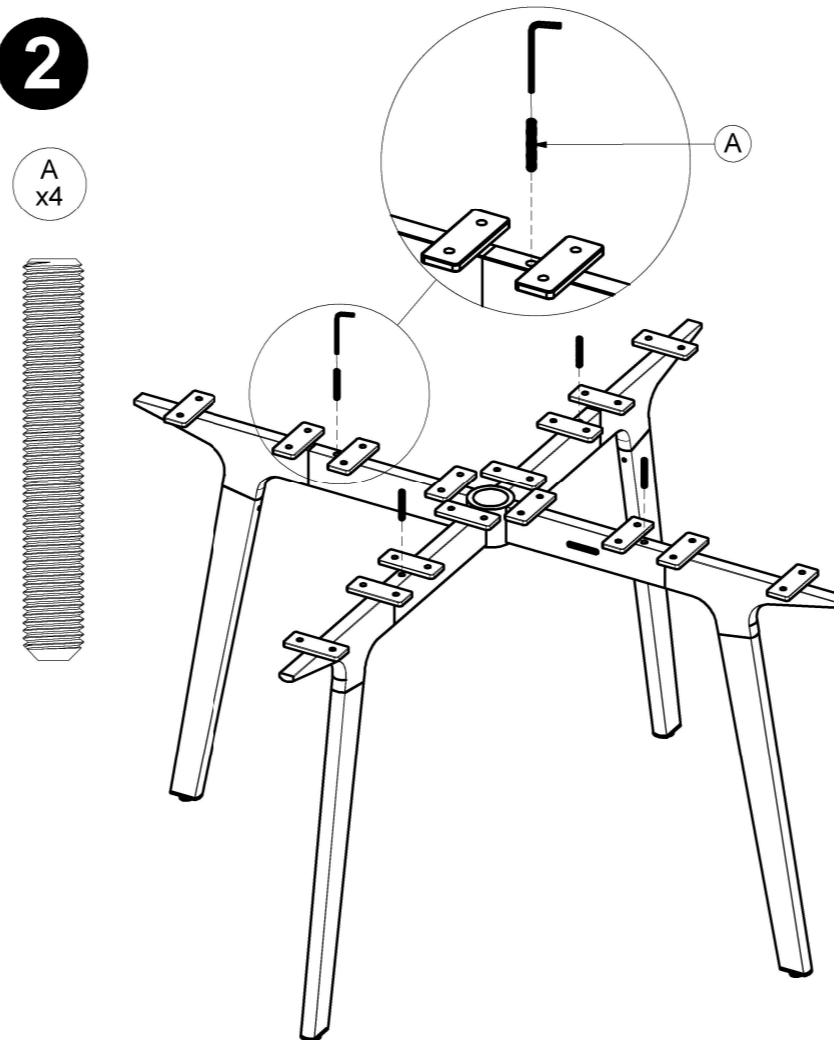

CARVER 140 CM ROUND DINING TABLE TEAK TOP (UMBRELLA HOLE)

ASSEMBLY GUIDE

GLOSTER

DISTRIBUTED IN THE USA BY:

Gloster Furniture
1075 Fulp Industrial Road
PO Box 738
South Boston
VA 24592
USA

DISTRIBUTED IN EUROPE AND ROW BY:

Gloster Furniture GmbH
Zeppelinsrasse 22
21337 Lüneburg
Germany
Tel. +49 (0)4131 287530

GENERAL SAFETY GUIDELINES

Read this guide carefully before using the product.
Keep this guide for future reference, do not throw away.
Only use the product in accordance with these instructions. Failure to follow the instructions contained
Within the user guide can result in damage to the product, and the warranty will become void.
Any responsibility is disclaimed due incorrect use of the product.

Warranty
www.gloster.com

1

2

3