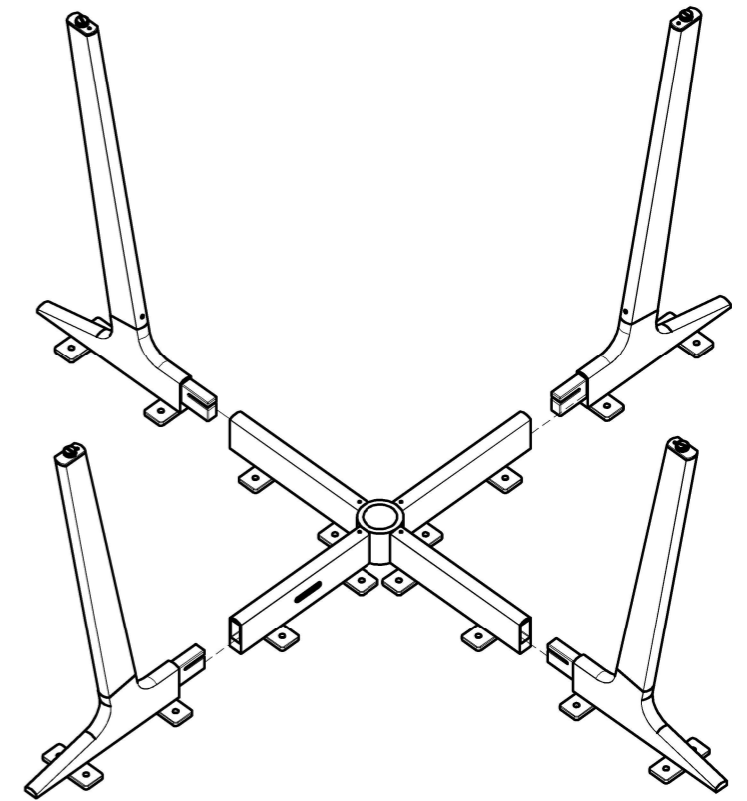

CARVER 140 CM ROUND DINING TABLE TEAK TOP (UMBRELLA HOLE)

ASSEMBLY GUIDE

GLOSTER

DISTRIBUTED IN THE USA BY:

Gloster Furniture
1075 Fulp Industrial Road
PO Box 738
South Boston
VA 24592
USA

DISTRIBUTED IN EUROPE AND ROW BY:

Gloster Furniture GmbH
Zeppelinsrasse 22
21337 Lüneburg
Germany
Tel. +49 (0)4131 287530

GENERAL SAFETY GUIDELINES

Read this guide carefully before using the product.
Keep this guide for future reference, do not throw away.
Only use the product in accordance with these instructions. Failure to follow the instructions contained
Within the user guide can result in damage to the product, and the warranty will become void.
Any responsibility is disclaimed due incorrect use of the product.

Warranty
www.gloster.com

1

2

3