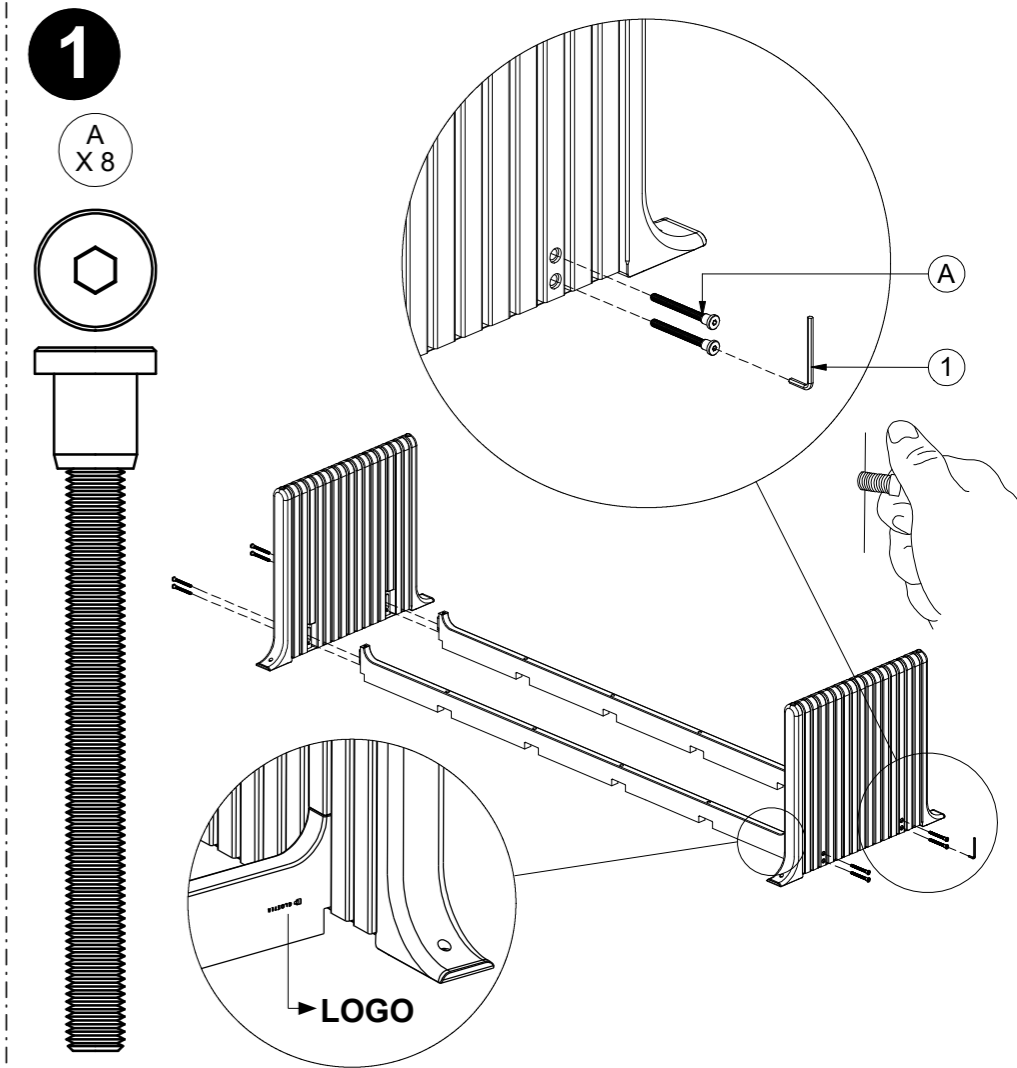

DECK TABLE 365 CM

ASSEMBLY GUIDE

 GLOSTER

DISTRIBUTED IN THE USA BY:

Gloster Furniture
1075 Fulp Industrial Road
PO Box 738
South Boston
VA 24592
USA

DISTRIBUTED IN EUROPE AND ROW BY:

Gloster Furniture GmbH
Zeppelinstrasse 22
21337 Luneburg
Germany
Tel. +49 (0)4131 287530