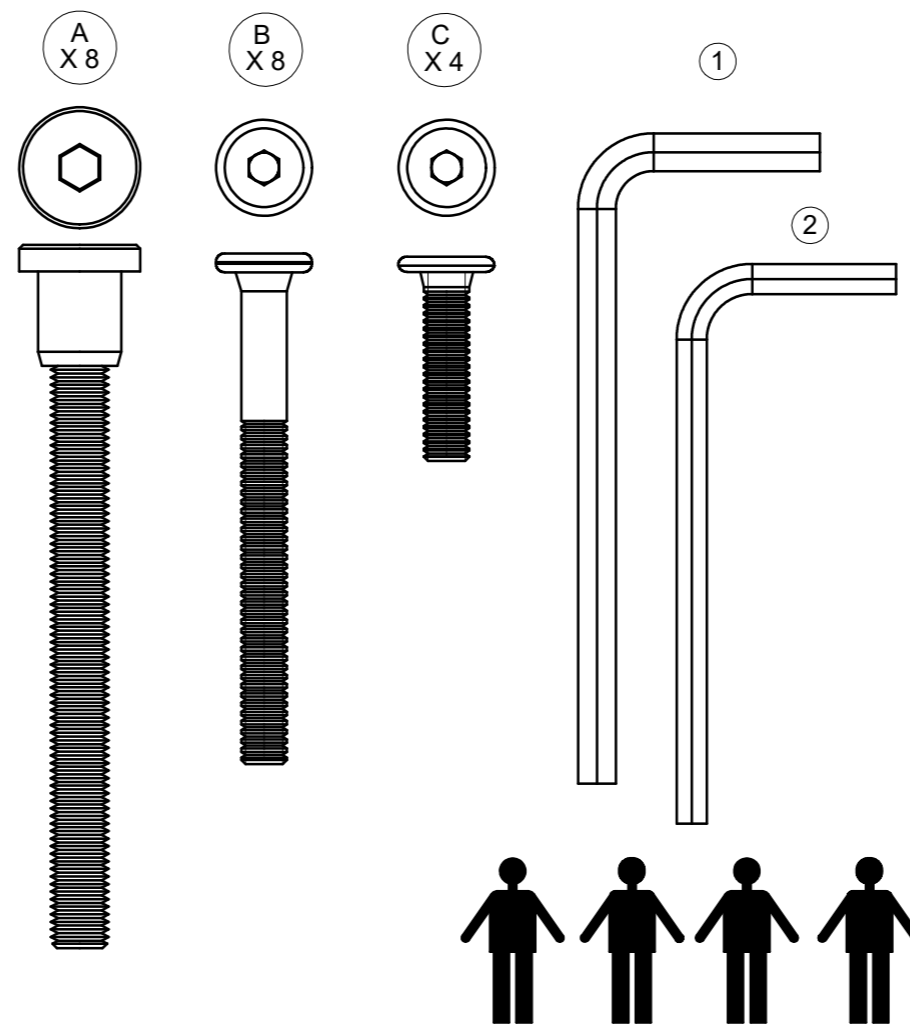

DECK TABLE 365 CM

ASSEMBLY GUIDE

 GLOSTER

DISTRIBUTED IN THE USA BY:

Gloster Furniture
1075 Fulp Industrial Road
PO Box 738
South Boston
VA 24592
USA

DISTRIBUTED IN EUROPE AND ROW BY:

Gloster Furniture GmbH
Zeppelinstrasse 22
21337 Luneburg
Germany
Tel. +49 (0)4131 287530