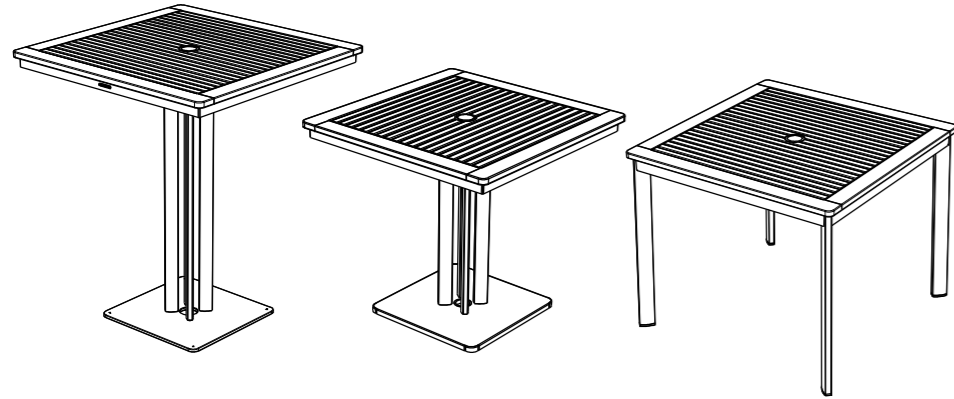

Warranty
www.gloster.com

METZ SQUARE TABLE TEAK TOP

ASSEMBLY GUIDE

GLOSTER

MODEL : 107912 - 107915

1 DINING TABLE

DISTRIBUTED IN THE USA BY:

Gloster Furniture
1075 Fulp Industrial Road
PO Box 738
South Boston
VA 24592
USA