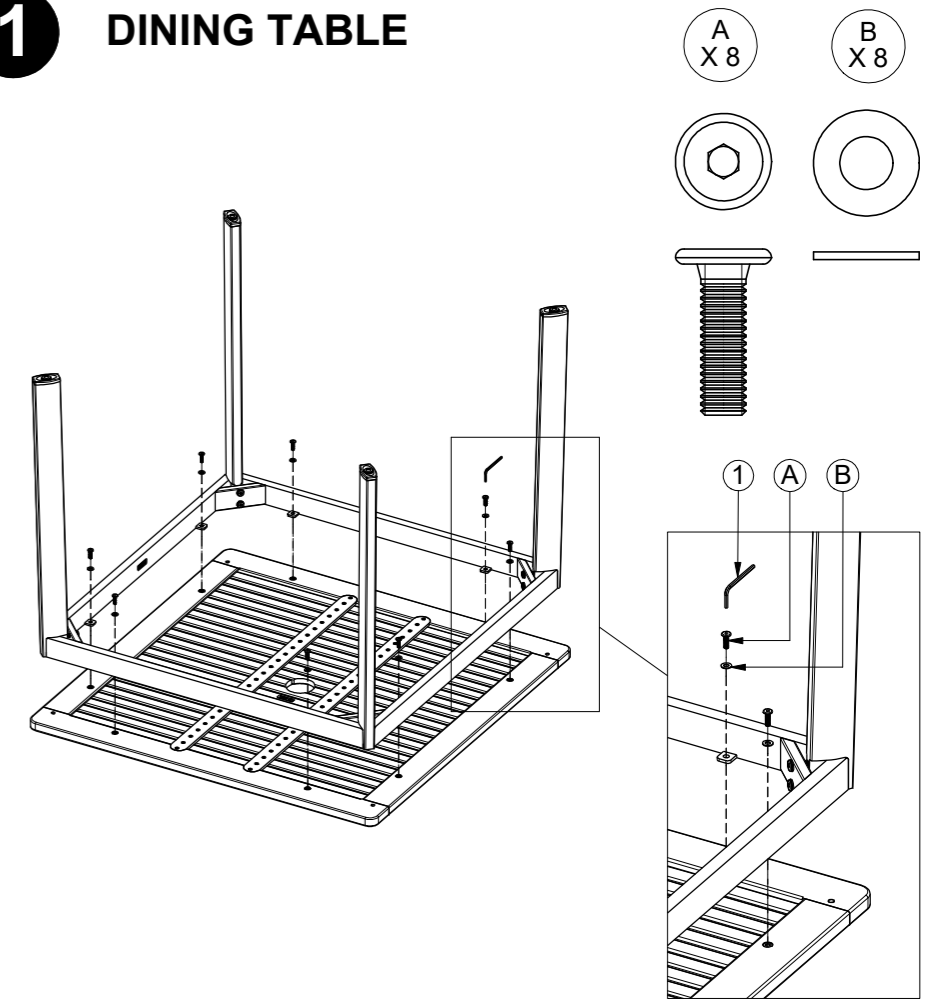

Warranty
www.gloster.com

METZ SQUARE TABLE TEAK TOP

ASSEMBLY GUIDE

GLOSTER

MODEL : 107912 - 107915

1 DINING TABLE

DISTRIBUTED IN THE USA BY:

Gloster Furniture
1075 Fulp Industrial Road
PO Box 738
South Boston
VA 24592
USA