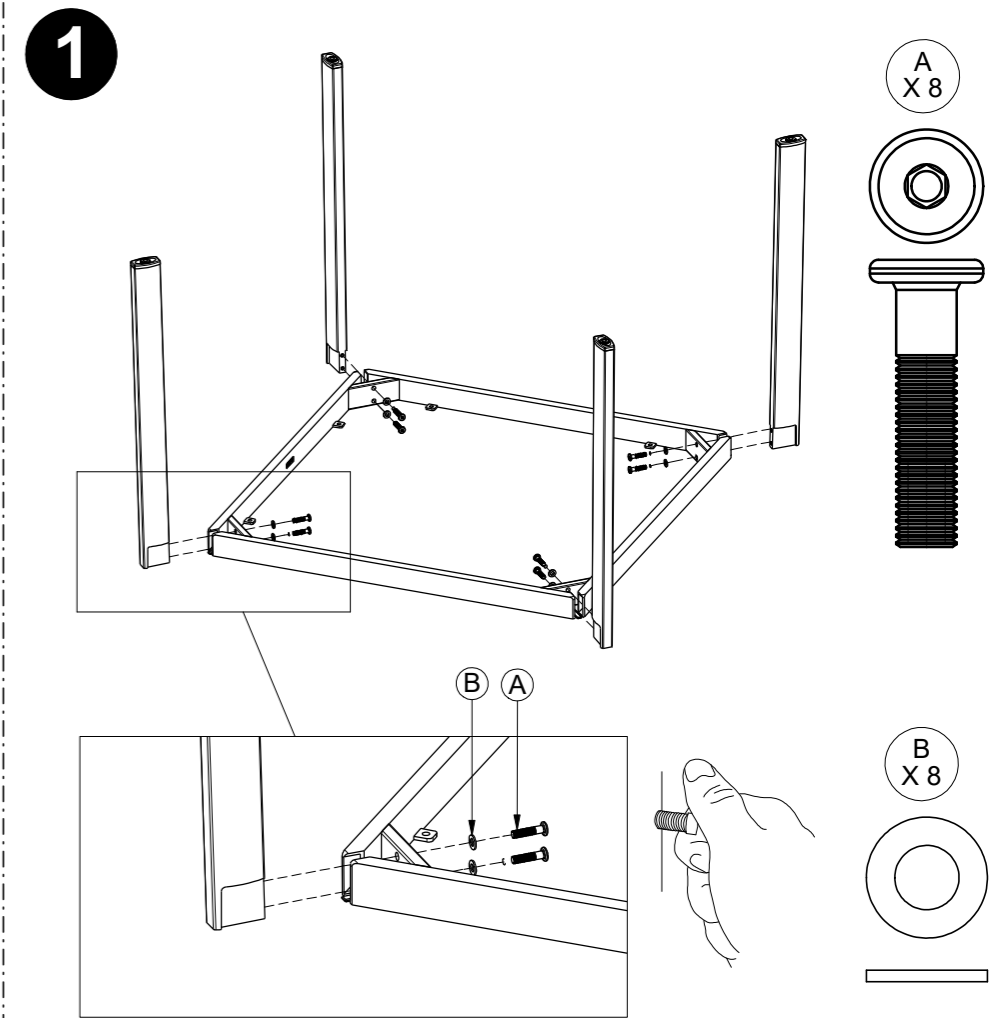

METZ

SQUARE DINING TABLE

BASE

ASSEMBLY GUIDE

GLOSTER

DISTRIBUTED IN THE USA BY:

Gloster Furniture
1075 Fulp Industrial Road
PO Box 738
South Boston
VA 24592
USA

DISTRIBUTED IN EUROPE AND ROW BY:

Gloster Furniture GmbH
Zeppelinstrasse 22
21337 Lüneburg
Germany
Tel. +49 (0)4131 287530

GENERAL SAFETY GUIDELINES

Read this guide carefully before using the product.
Keep this guide for future reference, do not throw away.
Only use the product in accordance with these instructions. Failure to follow the instructions contained within the user guide can result in damage to the product, and the warranty will become void.
Any responsibility is disclaimed due to incorrect use of the product.
This product is suitable for use in both residential and contract environments.

Warranty
www.gloster.com