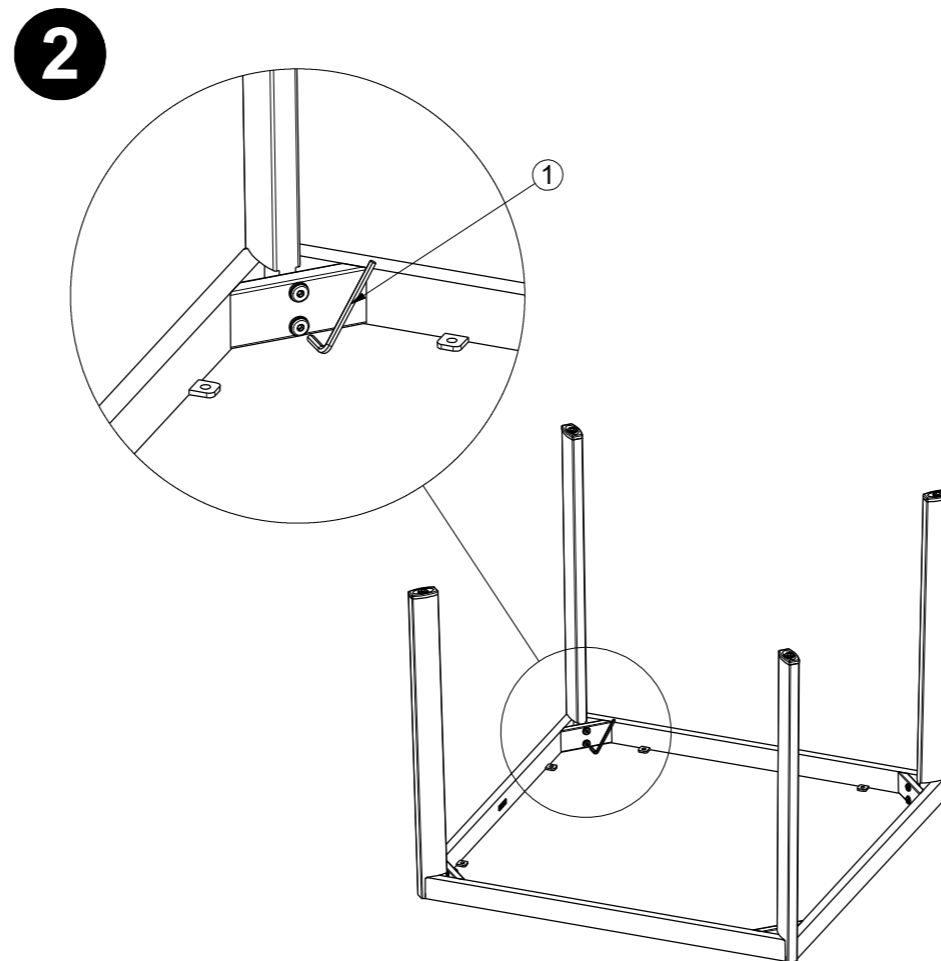

Warranty
www.gloster.com

METZ SQUARE TABLE TEAK TOP

ASSEMBLY GUIDE

GLOSTER

MODEL : 107912 - 107915

1 DINING TABLE

DISTRIBUTED IN THE USA BY:

Gloster Furniture
1075 Fulp Industrial Road
PO Box 738
South Boston
VA 24592
USA