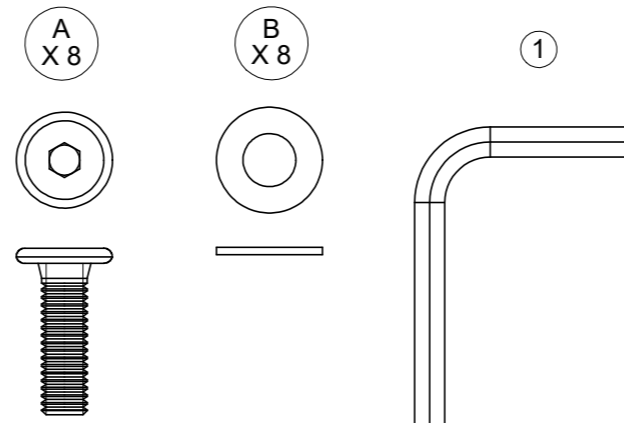

Warranty
www.gloster.com

METZ SQUARE TABLE TEAK TOP

ASSEMBLY GUIDE

GLOSTER

MODEL : 107912 - 107915

1 DINING TABLE

DISTRIBUTED IN THE USA BY:

Gloster Furniture
1075 Fulp Industrial Road
PO Box 738
South Boston
VA 24592
USA