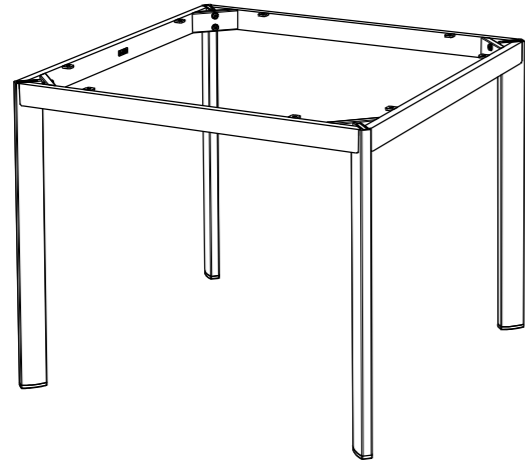

METZ

SQUARE DINING TABLE

BASE

ASSEMBLY GUIDE

 GLOSTER

DISTRIBUTED IN THE USA BY:

Gloster Furniture
1075 Fulp Industrial Road
PO Box 738
South Boston
VA 24592
USA

DISTRIBUTED IN EUROPE AND ROW BY:

Warranty
www.gloster.com

METZ SQUARE TABLE TEAK TOP

ASSEMBLY GUIDE

GLOSTER

MODEL : 107912 - 107915

1 DINING TABLE

DISTRIBUTED IN THE USA BY:

Gloster Furniture
1075 Fulp Industrial Road
PO Box 738
South Boston
VA 24592
USA