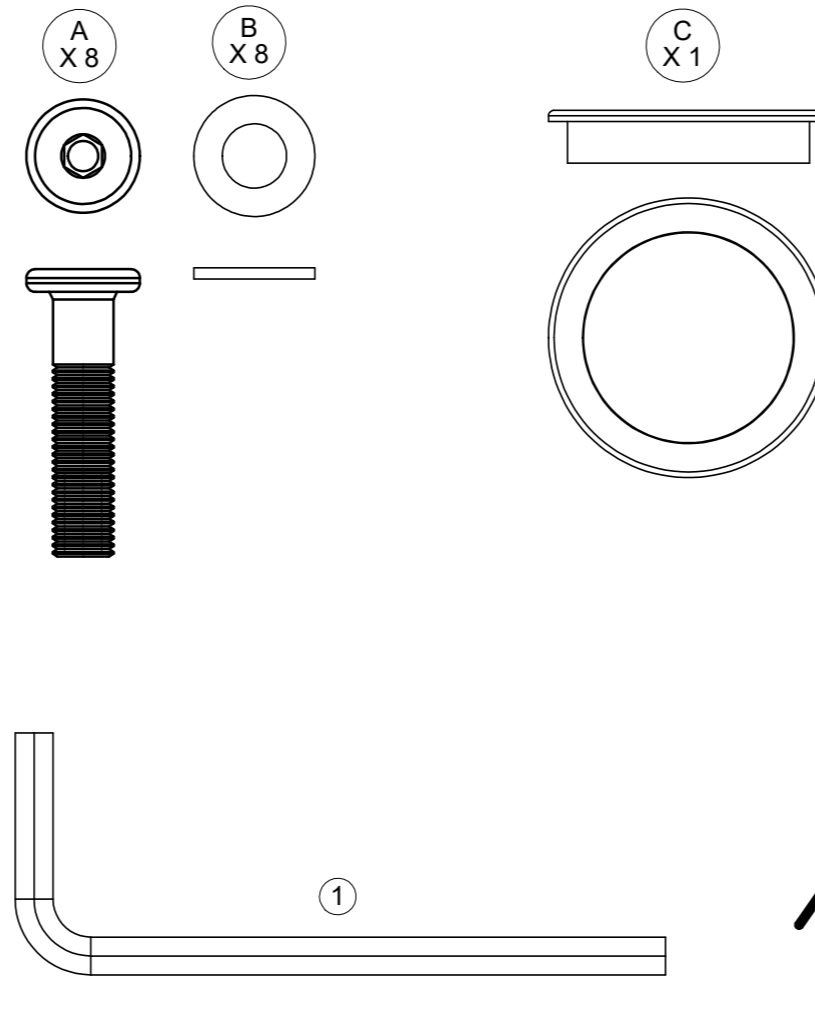

METZ

SQUARE DINING TABLE

BASE

ASSEMBLY GUIDE

 GLOSTER

DISTRIBUTED IN THE USA BY:

Gloster Furniture
1075 Fulp Industrial Road
PO Box 738
South Boston
VA 24592
USA

DISTRIBUTED IN EUROPE AND ROW BY:

Warranty
www.gloster.com

METZ SQUARE TABLE TEAK TOP

ASSEMBLY GUIDE

GLOSTER

MODEL : 107912 - 107915

1 DINING TABLE

DISTRIBUTED IN THE USA BY:

Gloster Furniture
1075 Fulp Industrial Road
PO Box 738
South Boston
VA 24592
USA