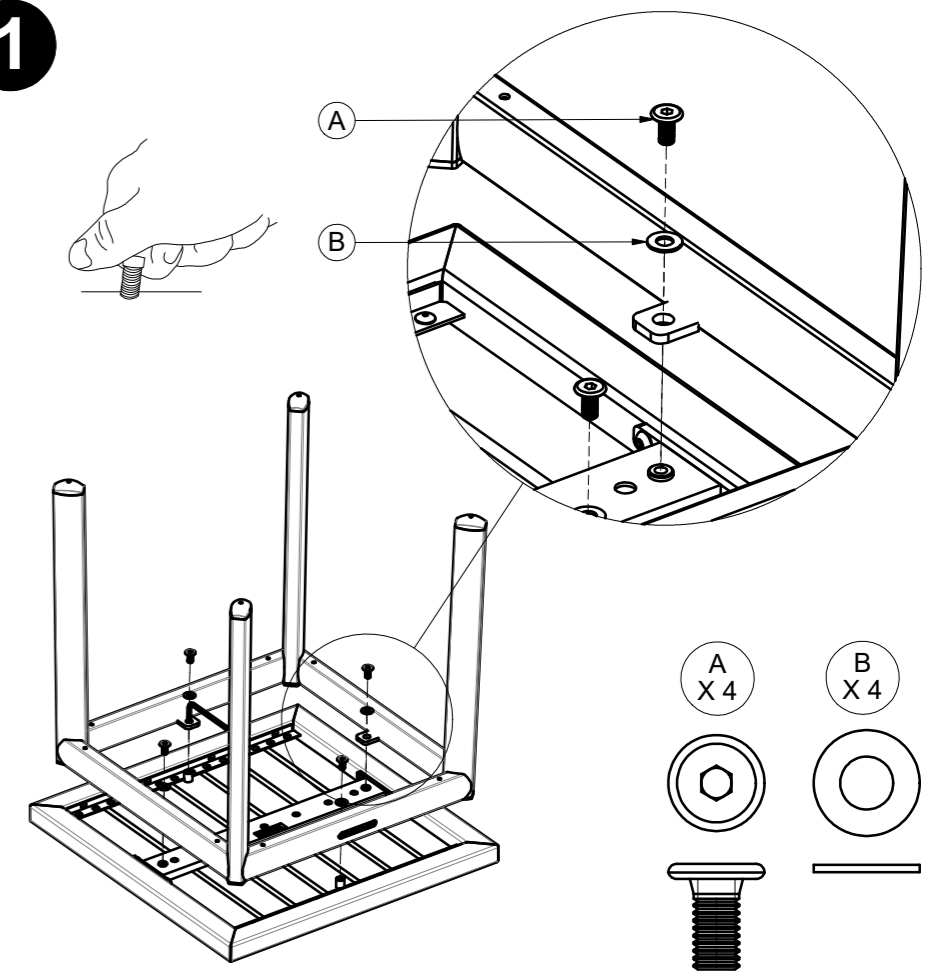

METZ SIDE TABLE ALUMINIUM TOP

ASSEMBLY GUIDE

1

2

3

DISTRIBUTED IN THE USA BY:

Gloster Furniture
1075 Fulp Industrial Road
PO Box 738
South Boston
VA 24592
USA

DISTRIBUTED IN EUROPE AND ROW BY: