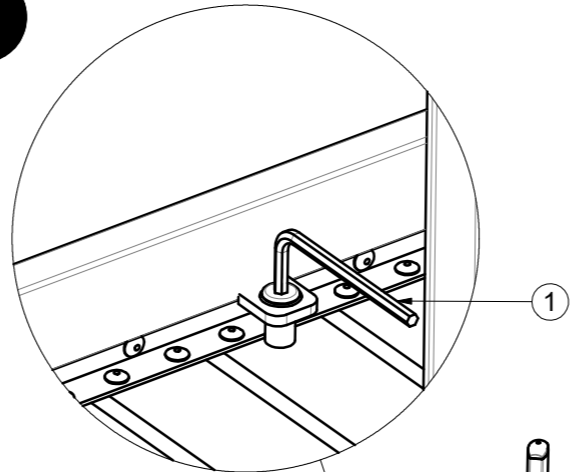

METZ SIDE TABLE ALUMINIUM TOP

ASSEMBLY GUIDE

1

2

3

DISTRIBUTED IN THE USA BY:

Gloster Furniture
1075 Fulp Industrial Road
PO Box 738
South Boston
VA 24592
USA

DISTRIBUTED IN EUROPE AND ROW BY: