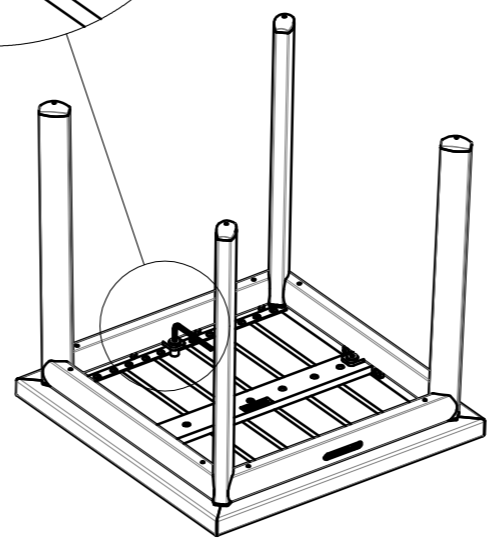

METZ SIDE TABLE ALUMINIUM TOP

ASSEMBLY GUIDE

1

2

3

DISTRIBUTED IN THE USA BY:

Gloster Furniture
1075 Fulp Industrial Road
PO Box 738
South Boston
VA 24592
USA

DISTRIBUTED IN EUROPE AND ROW BY: