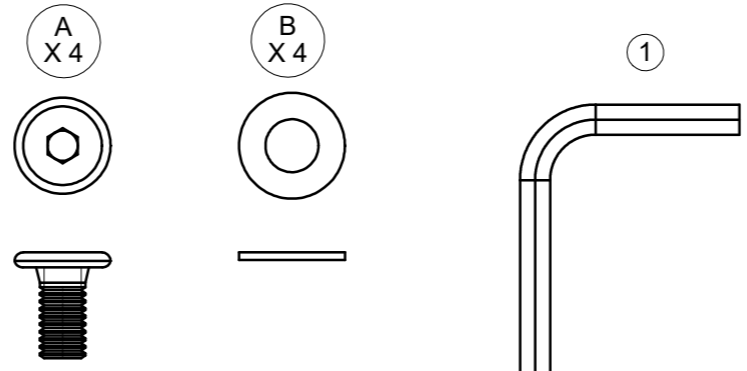

METZ SIDE TABLE ALUMINIUM TOP

ASSEMBLY GUIDE

1

2

3

DISTRIBUTED IN THE USA BY:

Gloster Furniture
1075 Fulp Industrial Road
PO Box 738
South Boston
VA 24592
USA

DISTRIBUTED IN EUROPE AND ROW BY: