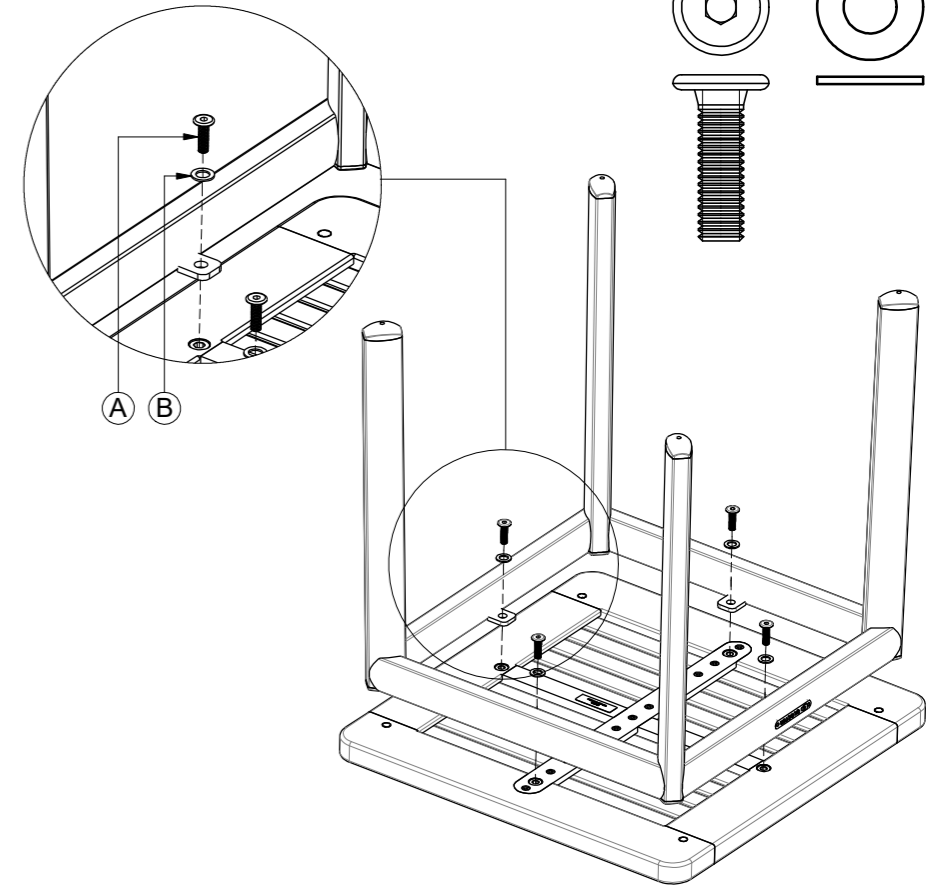

METZ SIDE TABLE TEAK TOP

ASSEMBLY GUIDE

 **GLOSTER**

1 TEAK TOP

2

3

DISTRIBUTED IN THE USA BY:

Gloster Furniture
1075 Fulp Industrial Road
PO Box 738
South Boston
VA 24592
USA