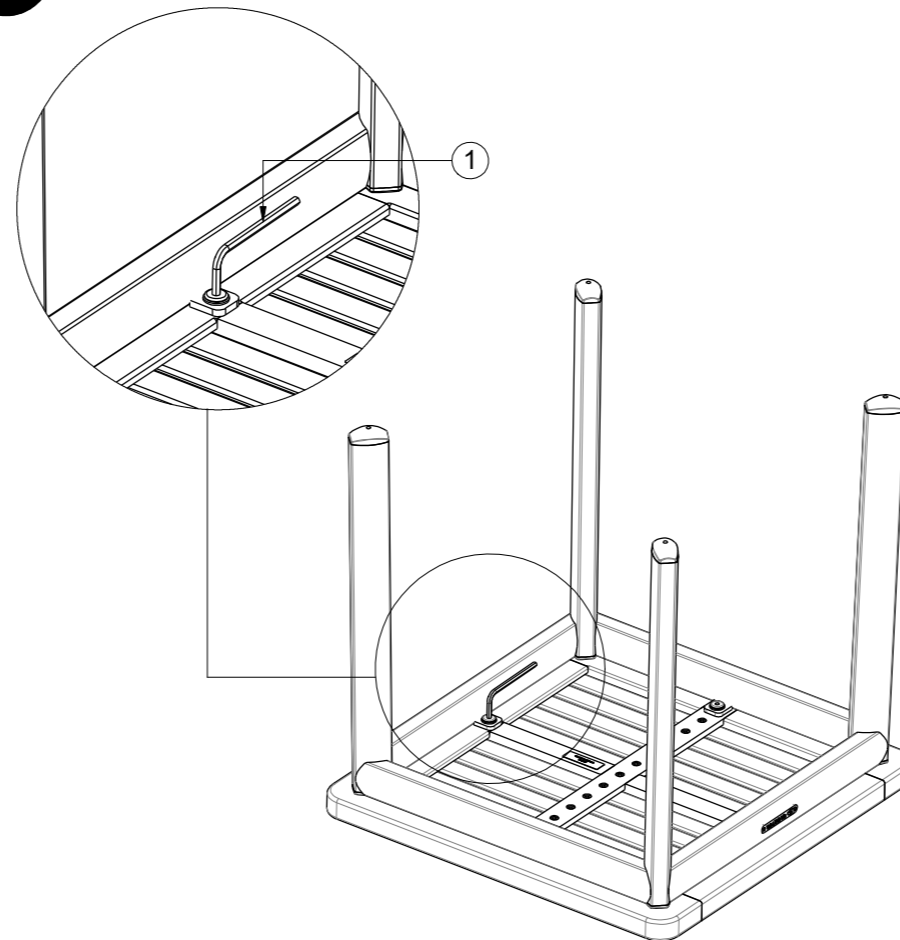

METZ SIDE TABLE TEAK TOP

ASSEMBLY GUIDE

 **GLOSTER**

1 TEAK TOP

2

3

DISTRIBUTED IN THE USA BY:

Gloster Furniture
1075 Fulp Industrial Road
PO Box 738
South Boston
VA 24592
USA