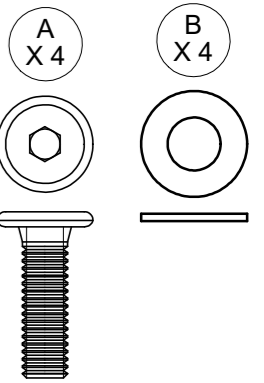

METZ SIDE TABLE TEAK TOP

ASSEMBLY GUIDE

 **GLOSTER**

1 TEAK TOP

2

3

DISTRIBUTED IN THE USA BY:

Gloster Furniture
1075 Fulp Industrial Road
PO Box 738
South Boston
VA 24592
USA