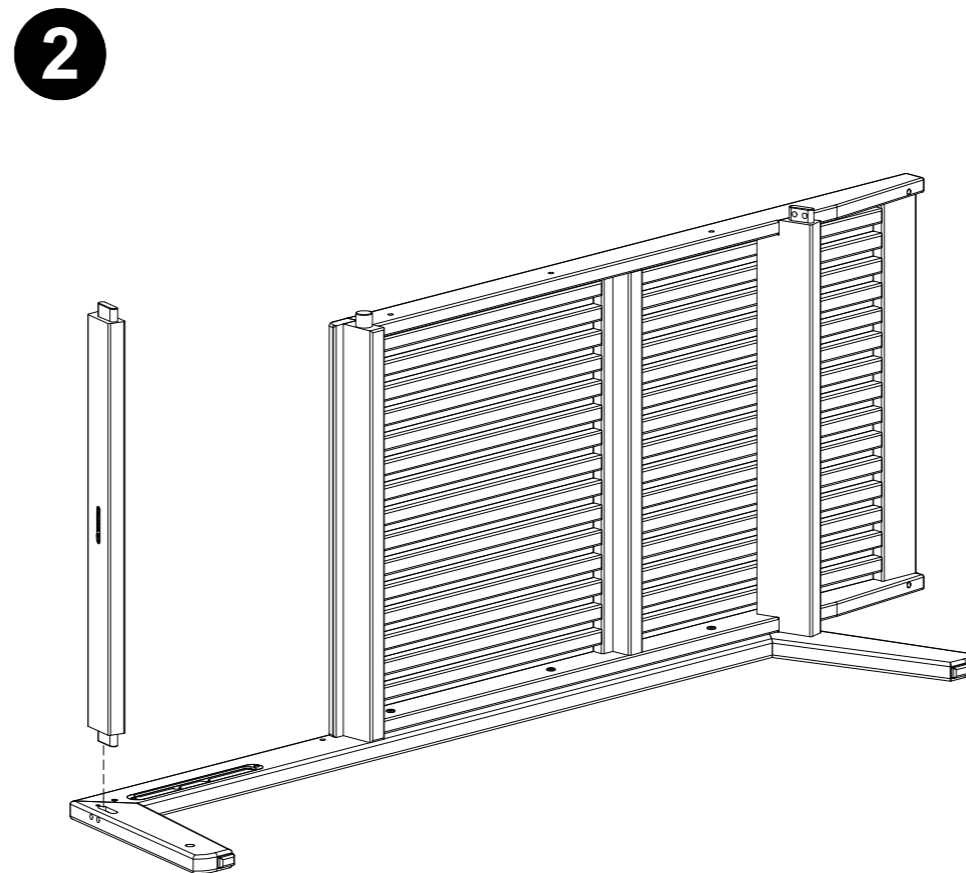

GENERAL SAFETY GUIDELINES

IMPORTANT, RETAIN FOR FUTURE REFERENCE: READ CAREFULLY

Keep this guide for future reference, do not throw away.
This product is suitable for use in both residential and contract environments.

Warranty
www.gloster.com