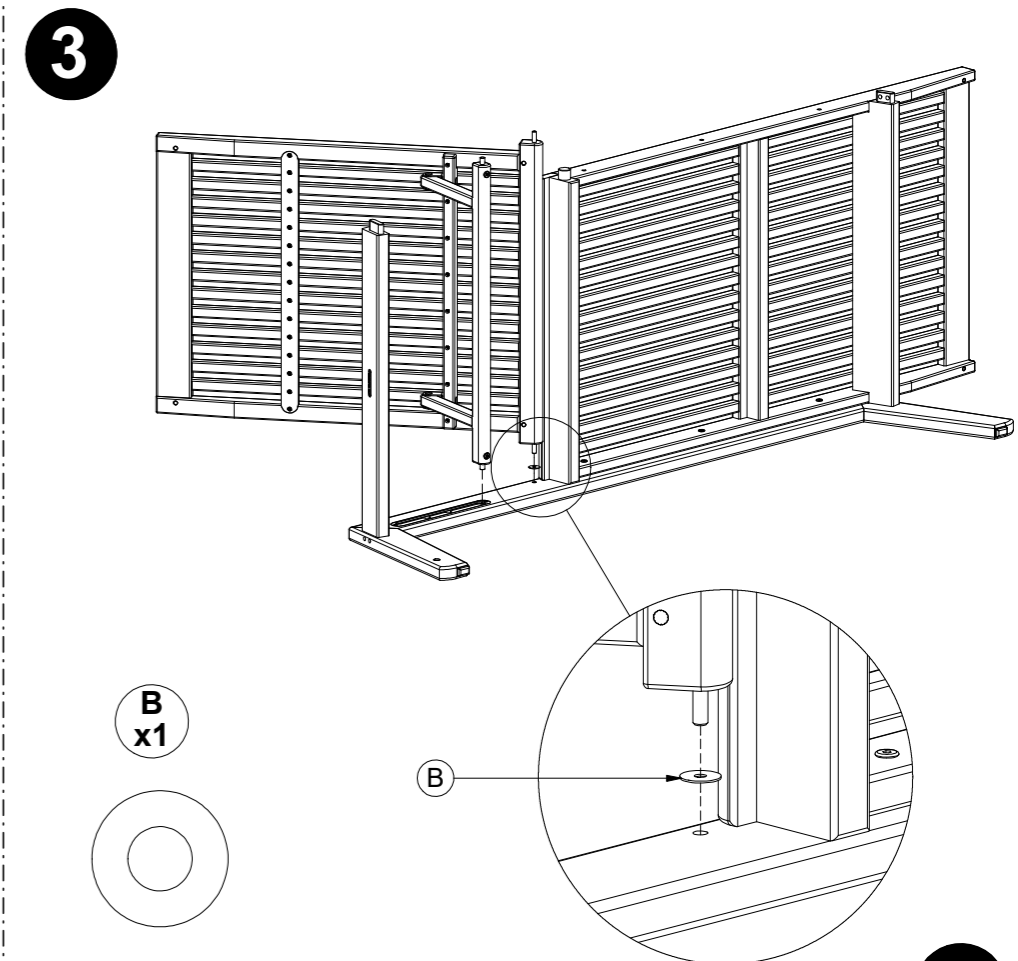

GENERAL SAFETY GUIDELINES

IMPORTANT, RETAIN FOR FUTURE REFERENCE: READ CAREFULLY

Keep this guide for future reference, do not throw away.
This product is suitable for use in both residential and contract environments.

Warranty
www.gloster.com