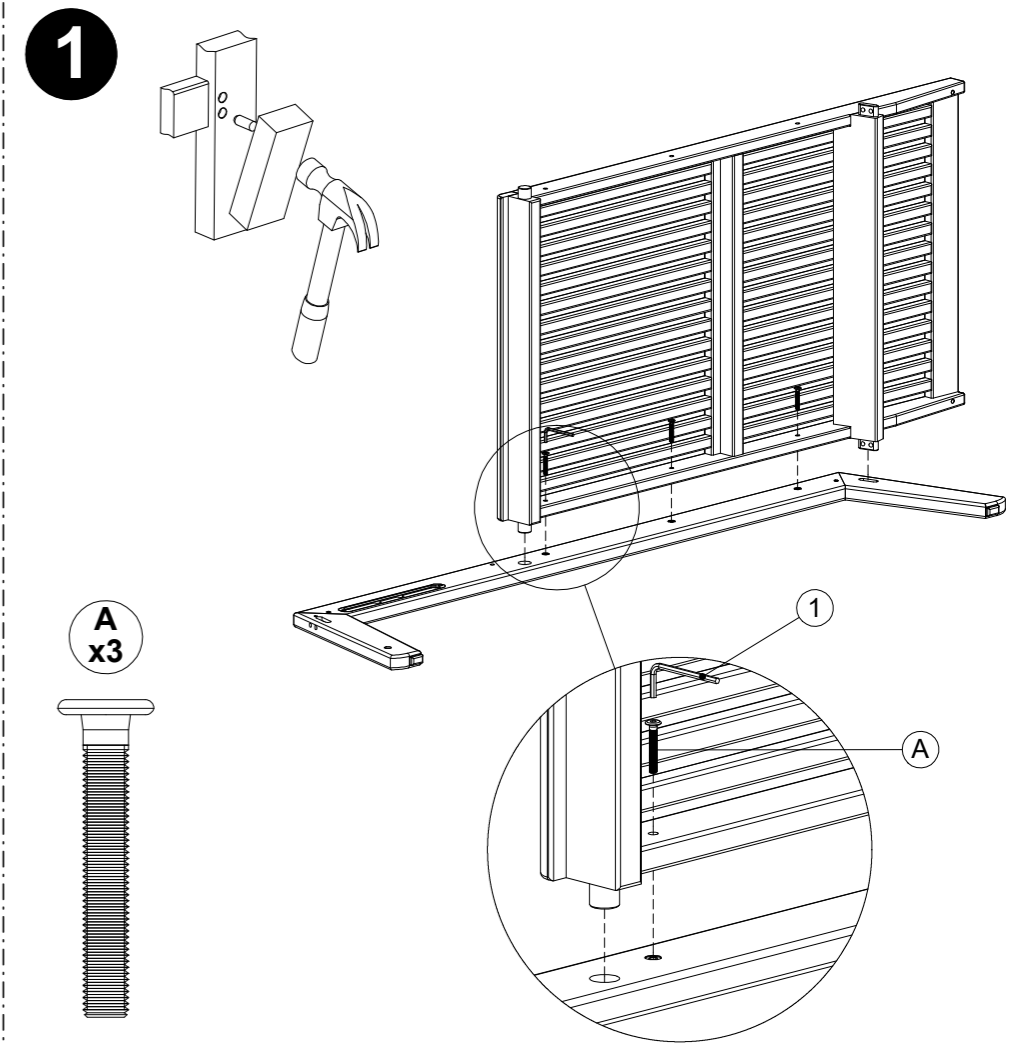

SOLANA TEAK LOUNGER

ASSEMBLY GUIDE

DISTRIBUTED IN THE USA BY:

Gloster Furniture
1075 Fulp Industrial Road
PO Box 738
South Boston
VA 24592
USA

DISTRIBUTED IN EUROPE AND ROW BY:

Gloster Furniture GmbH
Zeppelinstrasse 22
21337 Luneburg
Germany
Tel. +49 (0)4131 287530