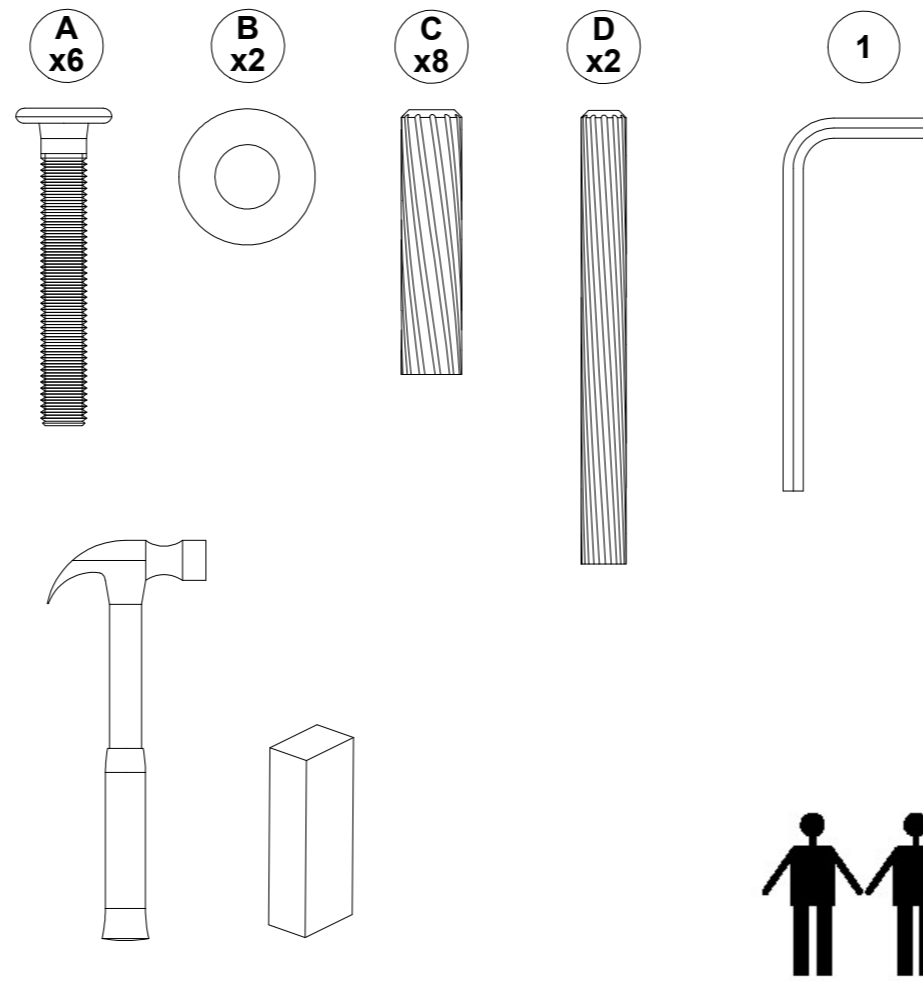

SOLANA TEAK LOUNGER

ASSEMBLY GUIDE

DISTRIBUTED IN THE USA BY:

Gloster Furniture
1075 Fulp Industrial Road
PO Box 738
South Boston
VA 24592
USA

DISTRIBUTED IN EUROPE AND ROW BY:

Gloster Furniture GmbH
Zeppelinstrasse 22
21337 Luneburg
Germany
Tel. +49 (0)4131 287530