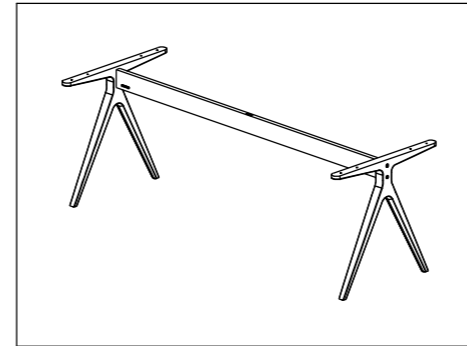

GLOSTER

DISTRIBUTED IN THE USA BY:

Gloster Furniture
1075 Fulp Industrial Road
PO Box 738
South Boston
VA 24592
USA

DISTRIBUTED IN EUROPE AND ROW BY:

Gloster Furniture GmbH
Zeppelinstrasse 22
21337 Luneburg
Germany
Tel. +49 (0)4131 287530

GENERAL SAFETY GUIDELINES

IMPORTANT, RETAIN FOR FUTURE REFERENCE: READ CAREFULLY

Keep this guide for future reference, do not throw away.
This product is suitable for use in both residential and contract environments.

Warranty
www.gloster.com

15/11/21 - V2

A
x10

1