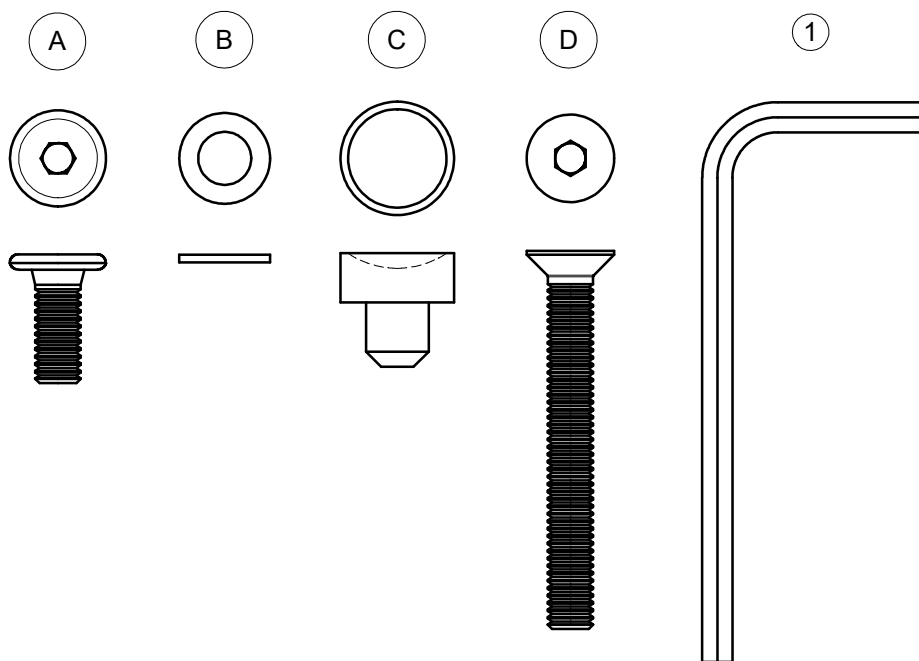

CARVER DINING TABLE CERAMIC

ASSEMBLY GUIDE

 GLOSTER

1

DISTRIBUTED IN THE USA BY:

Gloster Furniture
1075 Fulp Industrial Road
PO Box 738
South Boston
VA 24592
USA

DISTRIBUTED IN EUROPE AND ROW BY:

Gloster Furniture GmbH
Zeppelinstrasse 22
21337 Luneburg
Germany
Tel. +49 (0)4131 287530