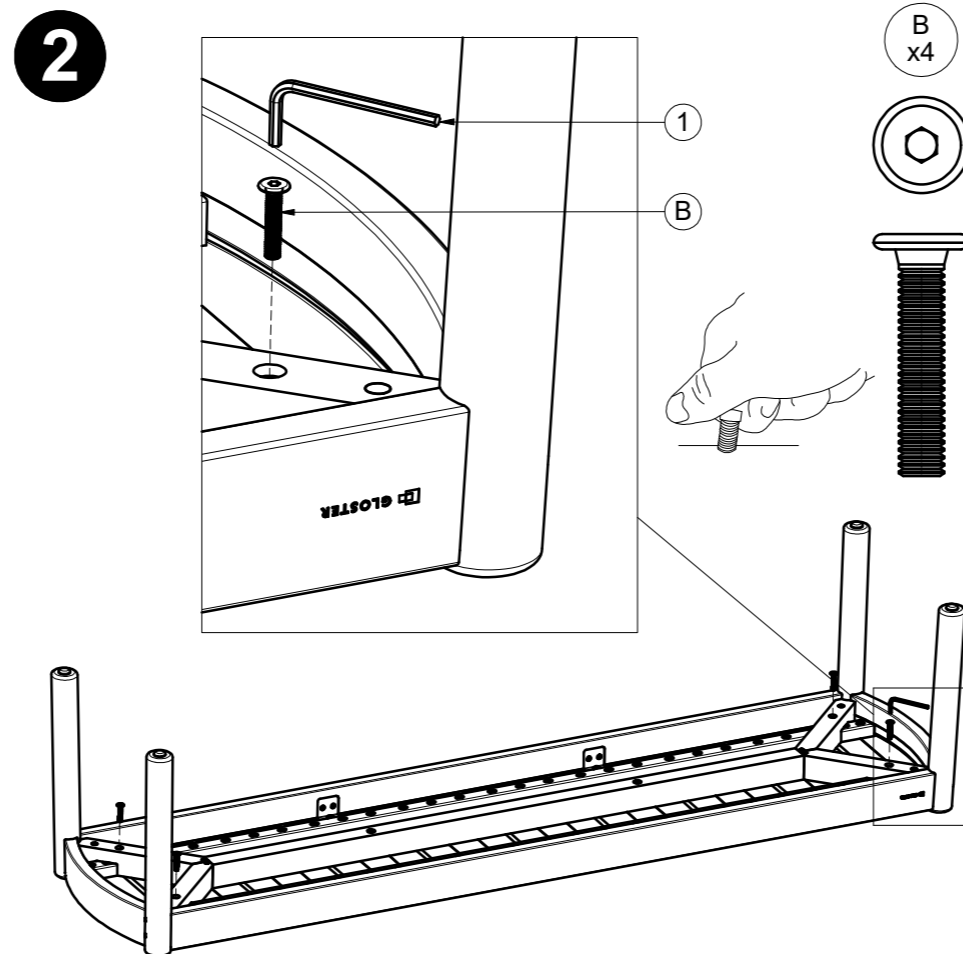

GENERAL SAFETY GUIDELINES

IMPORTANT, RETAIN FOR FUTURE REFERENCE: READ CAREFULLY

Keep this guide for future reference, do not throw away.
This product is suitable for use in both residential and contract environments.

Warranty
www.gloster.com