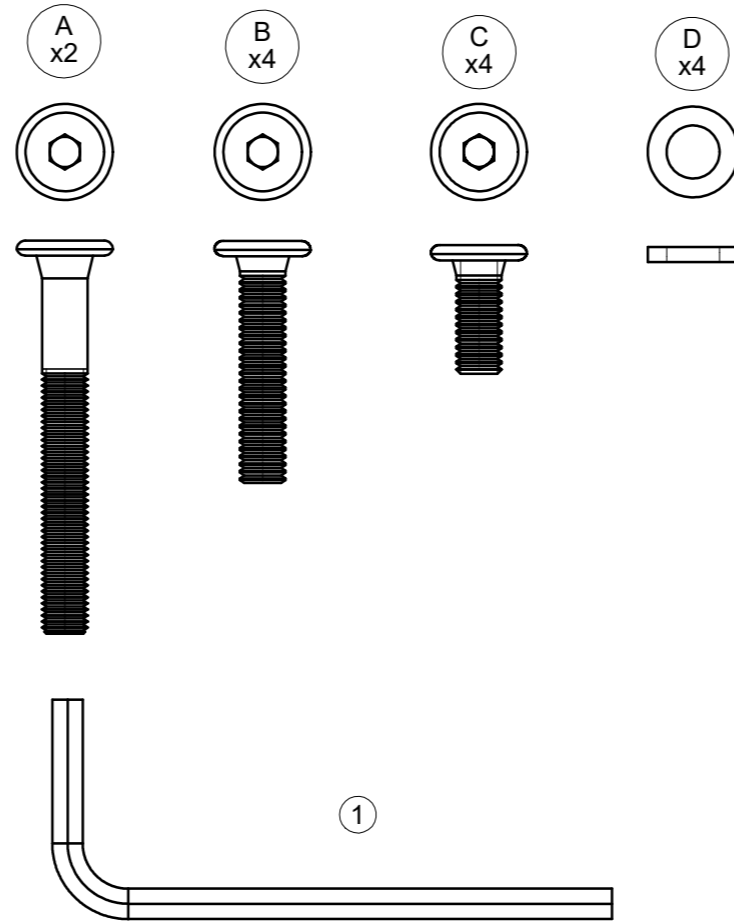

HAVEN

HIGH COFFEE TABLE

TEAK TOP

ASSEMBLY GUIDE

DISTRIBUTED IN THE USA BY:

Gloster Furniture
1075 Fulp Industrial Road
PO Box 738
South Boston
VA 24592
USA

DISTRIBUTED IN EUROPE AND ROW BY:

Gloster Furniture GmbH
Zeppelinstrasse 22
21337 Luneburg
Germany
Tel. +49 (0)4131 287530