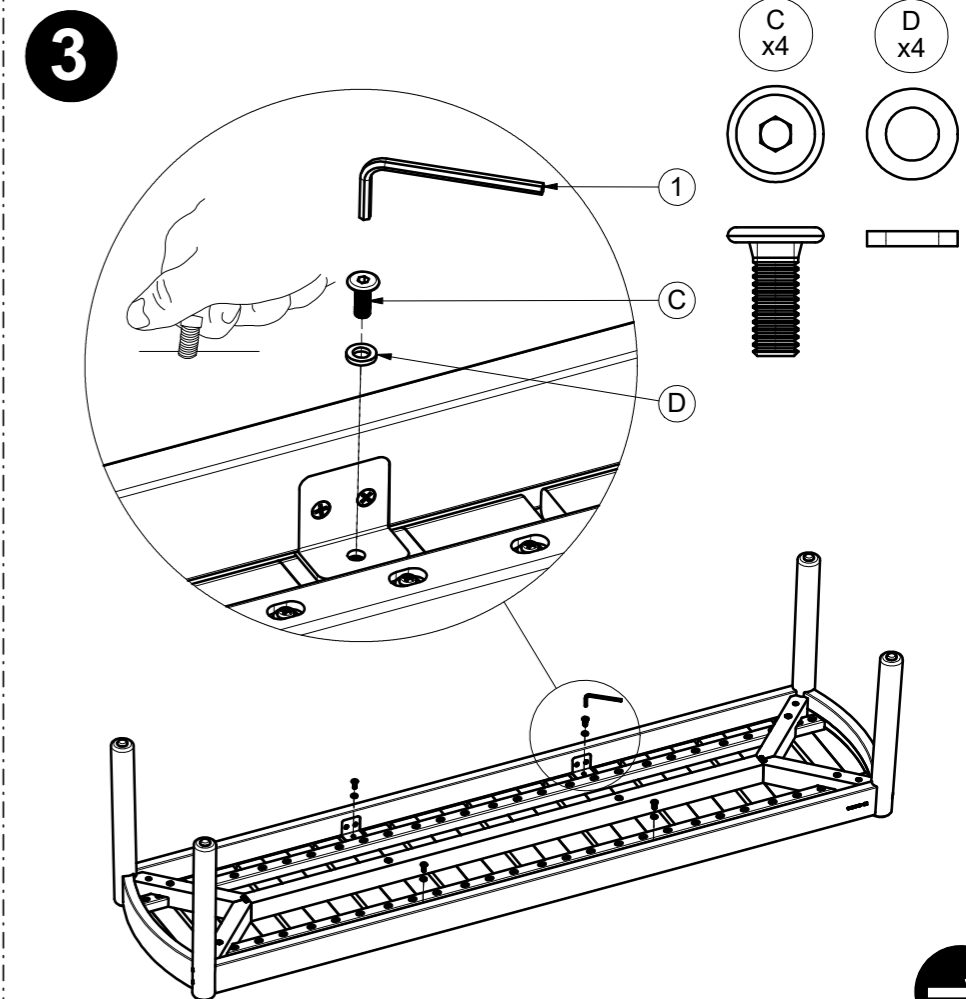

GENERAL SAFETY GUIDELINES

IMPORTANT, RETAIN FOR FUTURE REFERENCE: READ CAREFULLY

Keep this guide for future reference, do not throw away.
This product is suitable for use in both residential and contract environments.

Warranty
www.gloster.com