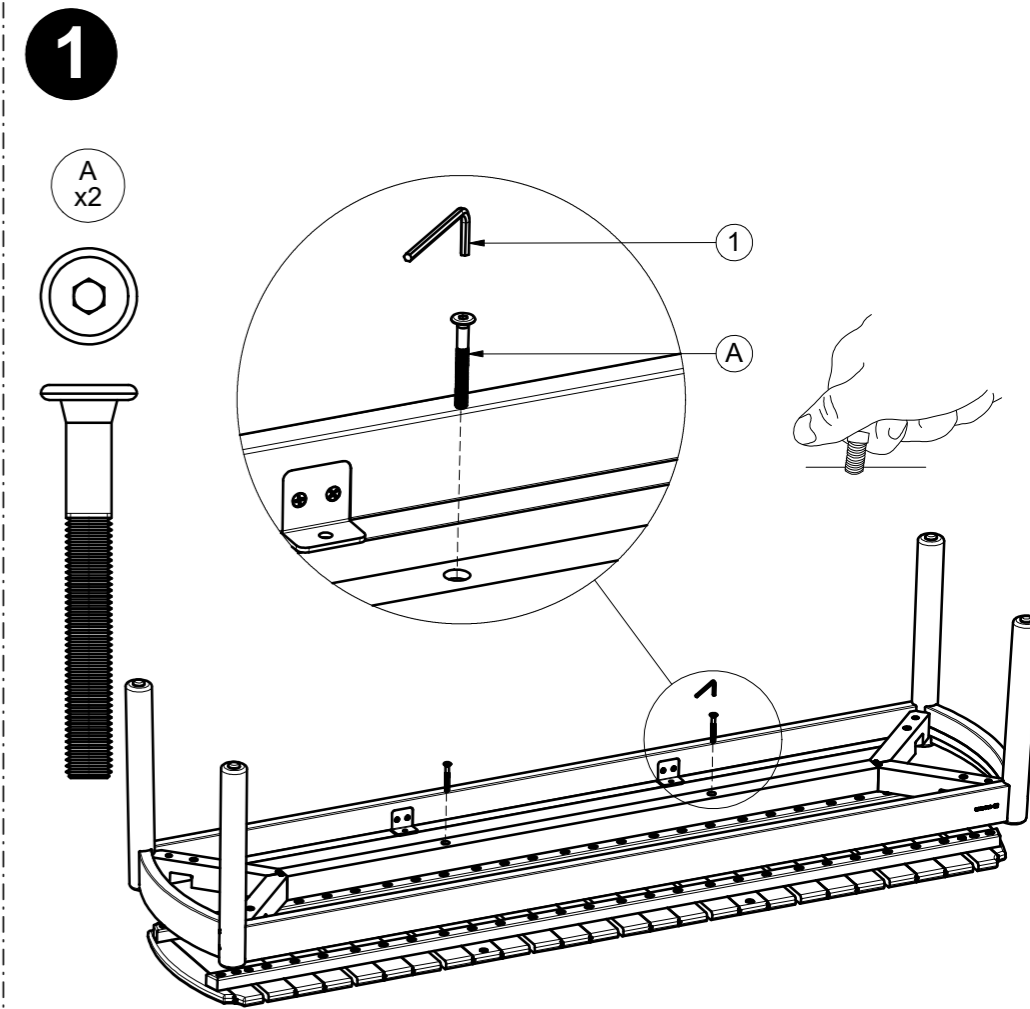

HAVEN

HIGH COFFEE TABLE

TEAK TOP

ASSEMBLY GUIDE

DISTRIBUTED IN THE USA BY:

Gloster Furniture
1075 Fulp Industrial Road
PO Box 738
South Boston
VA 24592
USA

DISTRIBUTED IN EUROPE AND ROW BY:

Gloster Furniture GmbH
Zeppelinstrasse 22
21337 Luneburg
Germany
Tel. +49 (0)4131 287530